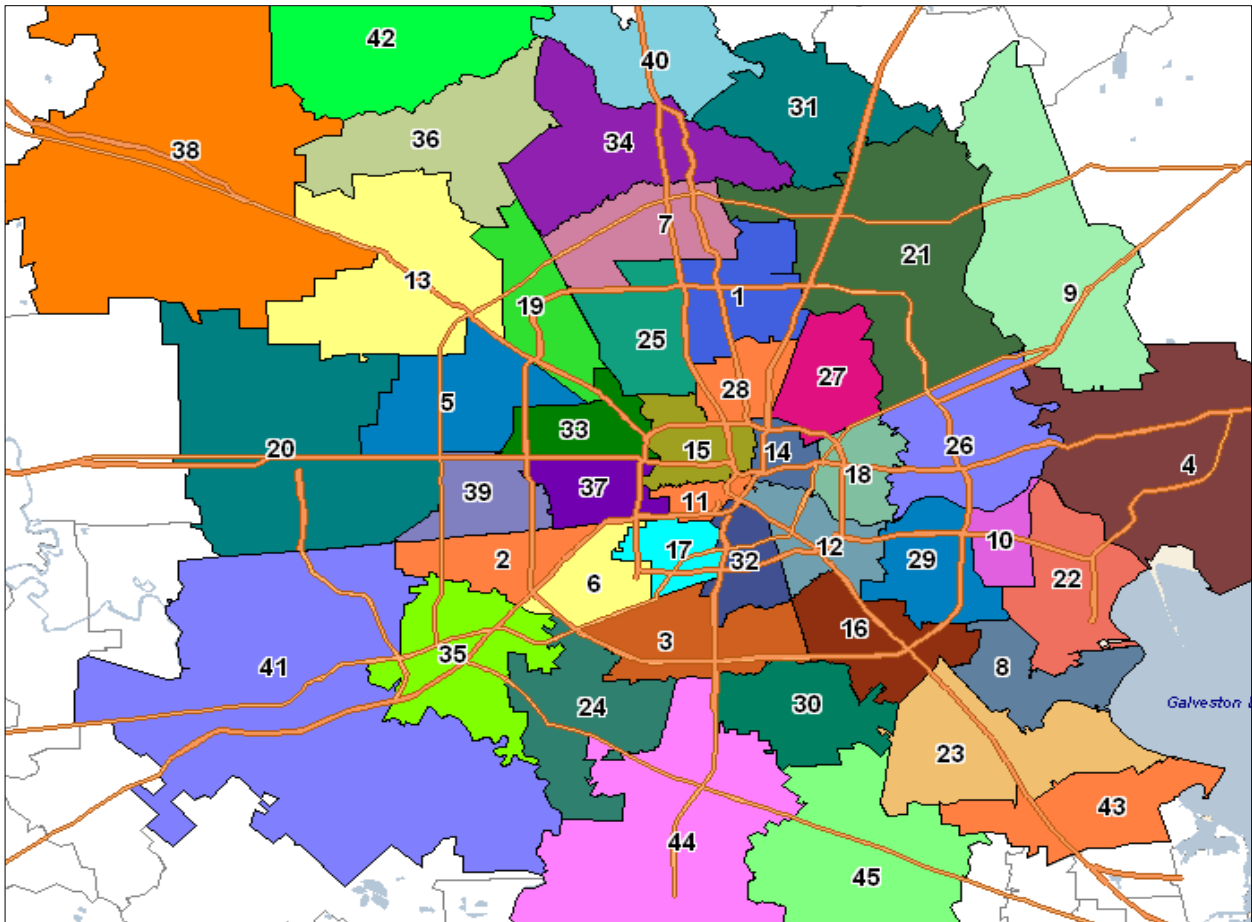

Houston Profile Project's Community Study Areas

6/04/05

- | | | |
|----------------------------------|------------------------------------|-----------------------------|
| 1 Aldine | 16 Hobby/Sagemont | 31 SE Montgomery County |
| 2 Alief/Sharpstown | 17 Holcombe/Bellaire | 32 South Central |
| 3 Almeda Genoa | 18 Galena Park/Jacinto City | 33 Spring Branch/Oak Forest |
| 4 Baytown/Highlands | 19 Jersey Village | 34 Spring/Klein |
| 5 Bear Creek/West Little York | 20 Katy Area | 35 Sugar Land/Stafford |
| 6 Braeswood | 21 Kingwood/Atascocita/Humble | 36 Tomball |
| 7 Champions | 22 La Porte/Bayport | 37 Villages/Galleria |
| 8 Clear Lake/Seabrook | 23 League City/Webster/Friendswood | 38 Waller/Hockley |
| 9 Crosby/Huffman | 24 Missouri City/Fresno | 39 West Memorial/Westheimer |
| 10 Deer Park | 25 North Belt | 40 Woodlands |
| 11 Downtown/Montrose/River Oaks | 26 North Shore/Channelview | 41 Richmond/Rosenberg |
| 12 East End/Gulfgate | 27 North Forest | 42 Magnolia |
| 13 Fairfield/Cypress/Copperfield | 28 Northside | 43 Dickinson/San Leon |
| 14 Fifth Ward/Denver Harbor | 29 Pasadena/South Houston | 44 Manvel/Arcola/Rosharon |
| 15 Heights | 30 Pearland | 45 Alvin |

#1 Aldine

77032 Houston
77037 Houston
77039 Houston
77060 Houston

#2 Alief/Sharpstown

77036 Houston
77072 Houston
77083 Houston
77099 Houston

#3 Almeda Genoa

77045 Houston
77047 Houston
77048 Houston
77053 Houston
77085 Houston

#4 Baytown/Highlands

77520 Baytown
77521 Baytown
77562 Highlands

#5 Bear Creek/West Little York

77041 Houston
77084 Houston

#6 Braeswood

77031 Houston
77035 Houston
77071 Houston
77074 Houston
77081 Houston
77096 Houston

#7 Champions

77014 Houston
77066 Houston
77068 Houston
77069 Houston
77073 Houston
77090 Houston

#8 Clear Lake/Seabrook

77058 Houston
77059 Houston
77062 Houston
77586 Seabrook

#9 Crosby/Huffman

77336 Huffman
77532 Crosby